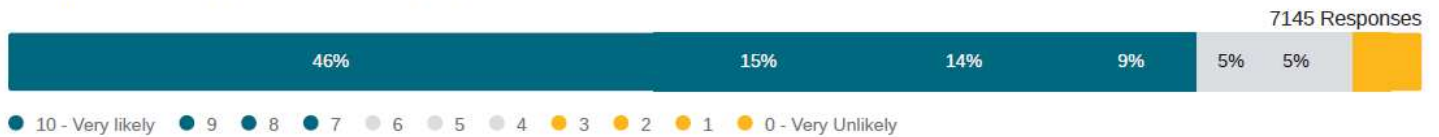

How likely are you to recommend Walden University to others?