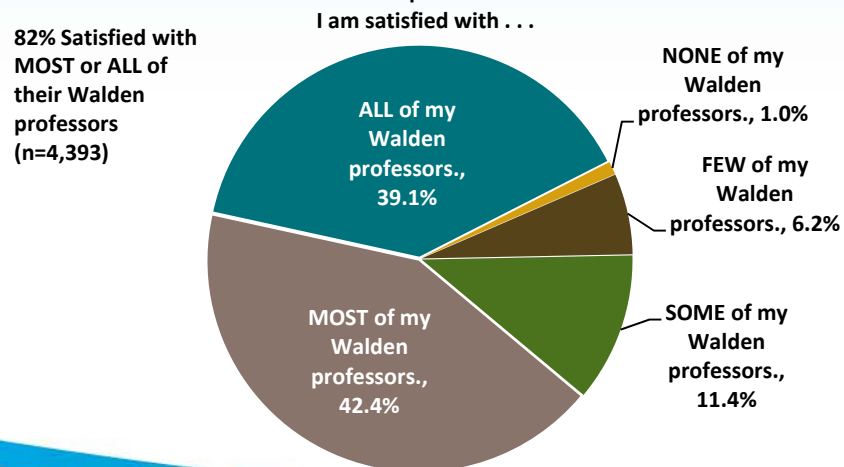

# Riley College of Education and Leadership Student Satisfaction

How satisfied are you with Walden overall?

How likely are you to recommend Walden University to others?

Which of the following best describes your overall satisfaction with Walden professors?

Source: 2013 Student Satisfaction Survey. Administered as a web-based survey to all students enrolled in courses in the Fall of 2013. Of the 11,227 RCOEL students eligible for the survey, 4,457 responded resulting in a response rate of 39.7%.