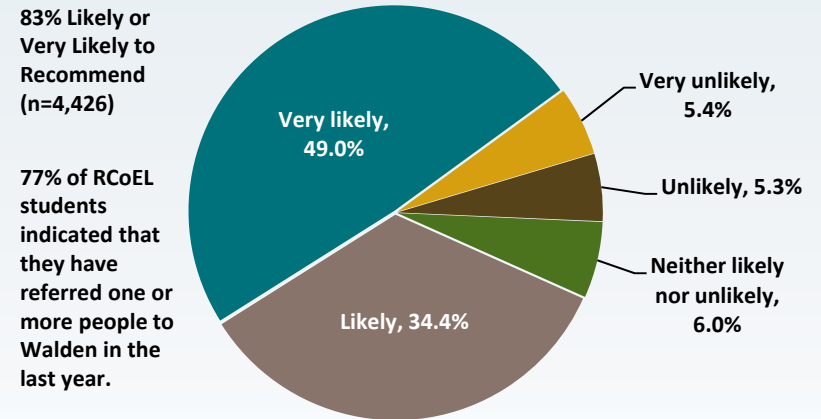

# Riley College of Education and Leadership Student Satisfaction

How satisfied are you with Walden overall?

How likely are you to recommend Walden University to others?

Which of the following best describes your overall satisfaction with Walden professors?

Source: 2013 Student Satisfaction Survey. Administered as a web-based survey to all students enrolled in courses in the Fall of 2013. Of the 11,227 RCOEL students eligible for the survey, 4,457 responded resulting in a response rate of 39.7%.