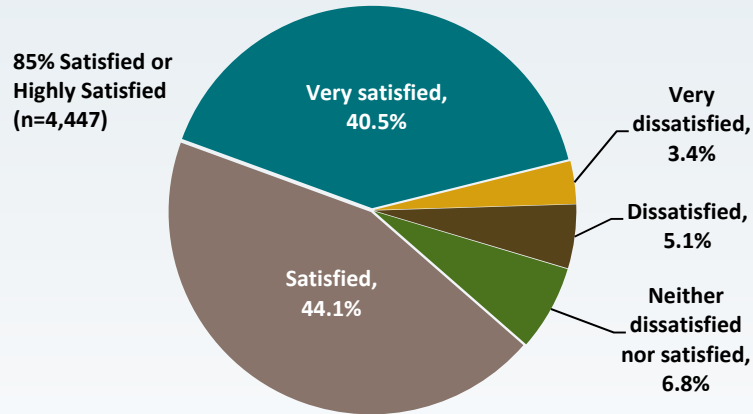

# Riley College of Education and Leadership Student Satisfaction

How satisfied are you with Walden overall?

How likely are you to recommend Walden University to others?

Which of the following best describes your overall satisfaction with Walden professors?

Source: 2013 Student Satisfaction Survey. Administered as a web-based survey to all students enrolled in courses in the Fall of 2013. Of the 11,227 RCOEL students eligible for the survey, 4,457 responded resulting in a response rate of 39.7%.